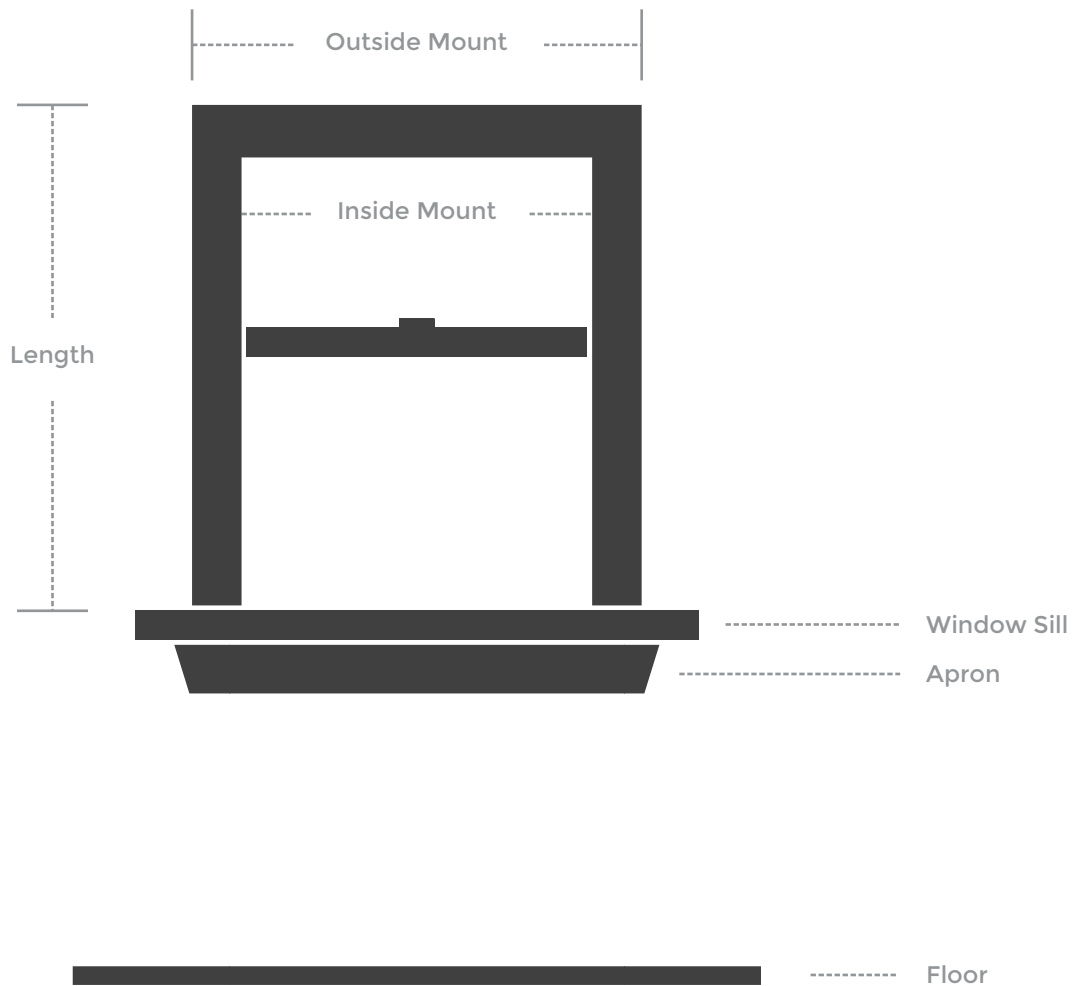

Blinds & Shades

Measurement guidelines for the following window treatments:

- Blinds
- Window Shades
- Cellular Shades
- Roman Shades

Blinds & Shades

Determine The Bracket Location

Bracket placement for these types of window coverings can be located either inside the window frame or outside the window frame.

Outside Mount: Typically places the brackets on the face or outside of the window trim. Measure at the top of the window where the brackets will be placed.

Inside Mount: Places the product to the inside or ceiling of the inside edge of the window frame. Measure the inside of the window at the top, middle, and bottom and use the smallest of these 3 measurement.

Measure For Length

Measure from the top of the window frame to top of the window sill. It is best to measure for length on both left and the right sides of the window. The larger of these 2 measurements should be used.